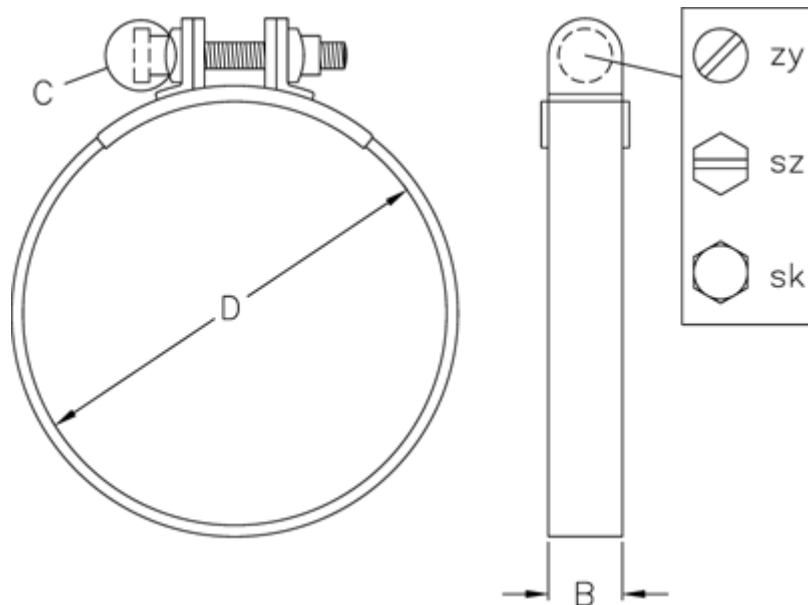

Data Sheet

Article number: 021108980008

Description: Sealing Clamp S 8 W1

Measures

C (screw type) = ZY

Diameter D = 8

Width B = 7